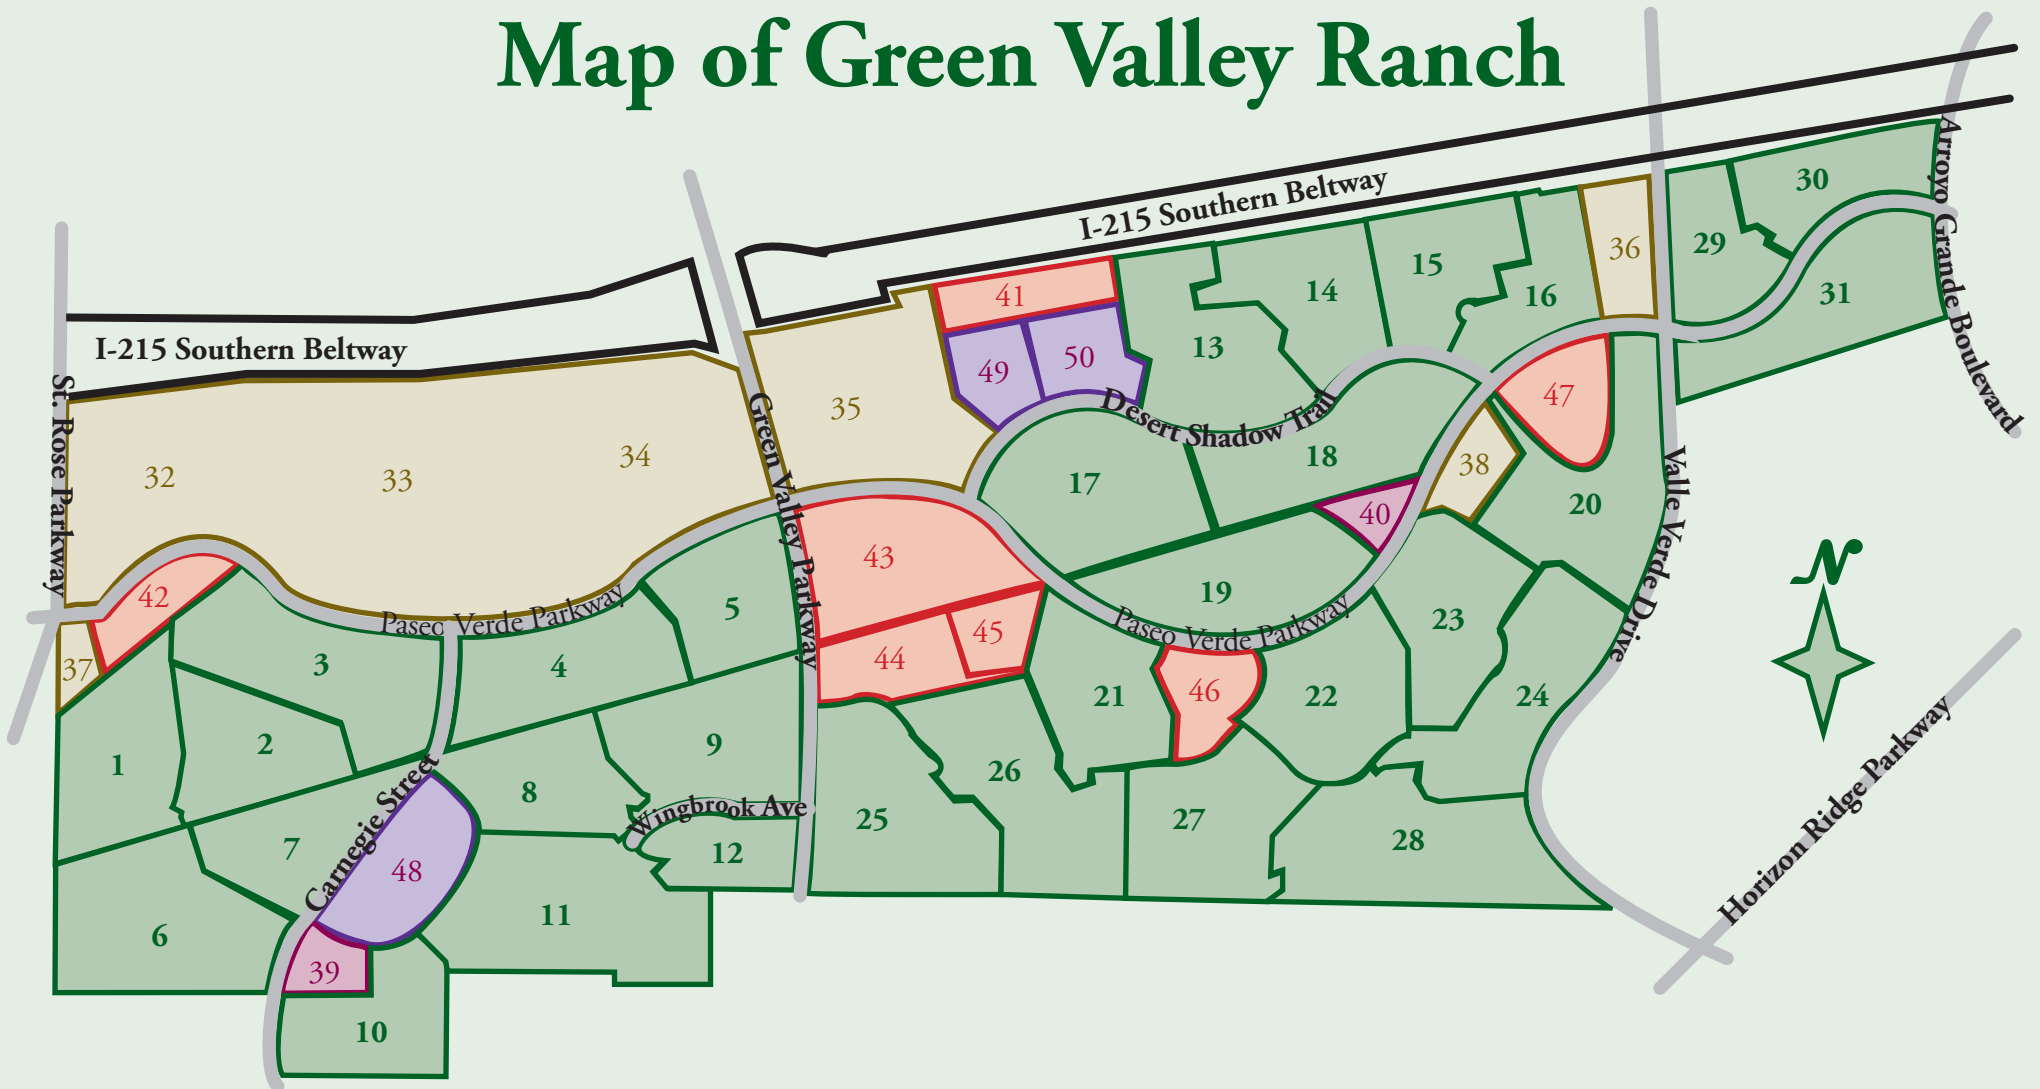

## Nearby Neighborhoods

- 1 Castle Rock
- 2 The Cottages
- 3 Inspiration
- 4 Premiere
- 5 Bella Vista
- 6 Mystic Bay
- 7 Citrus Gardens
- 8 Summit Point
- 9 Copper Ridge
- 10 Carriage Lane

- 11 The Estates
- 12 The Enclave
- 13 Crystal Springs
- 14 South Hills
- 15 Shadow Ridge
- 16 Pacific Trace
- 17 Horizons
- 18 Ridgpoint/  
Stoneybrook
- 19 Pacific Images
- 20 Sentosa

- 21 Pavillion Pointe
- 22 Stags Leap
- 23 Richmond  
Heights/Richmond  
Terrace
- 24 Regency Hills
- 25 Carriage Club
- 26 Fontana d'Or/  
Fountain Hills
- 27 Reflections
- 28 Altezza/  
Meritage

## Spiritual

- 34 The District I
- 35 The District II
- 36 Paseo Verde Plaza
- 37 Credit Union
- 38 Merrill Gardens
- 39 LDS
- 40 Midbar Kodesh

## City of Henderson

- 41 Dos Escuelas Park
- 42 Paseo Vista Park

- 43 Henderson Special Events  
Plaza/Multi-generational  
Center
- 44 Police Substation
- 45 Paseo Verde  
Library
- 46 Discovery Park
- 47 Paseo Verde Park