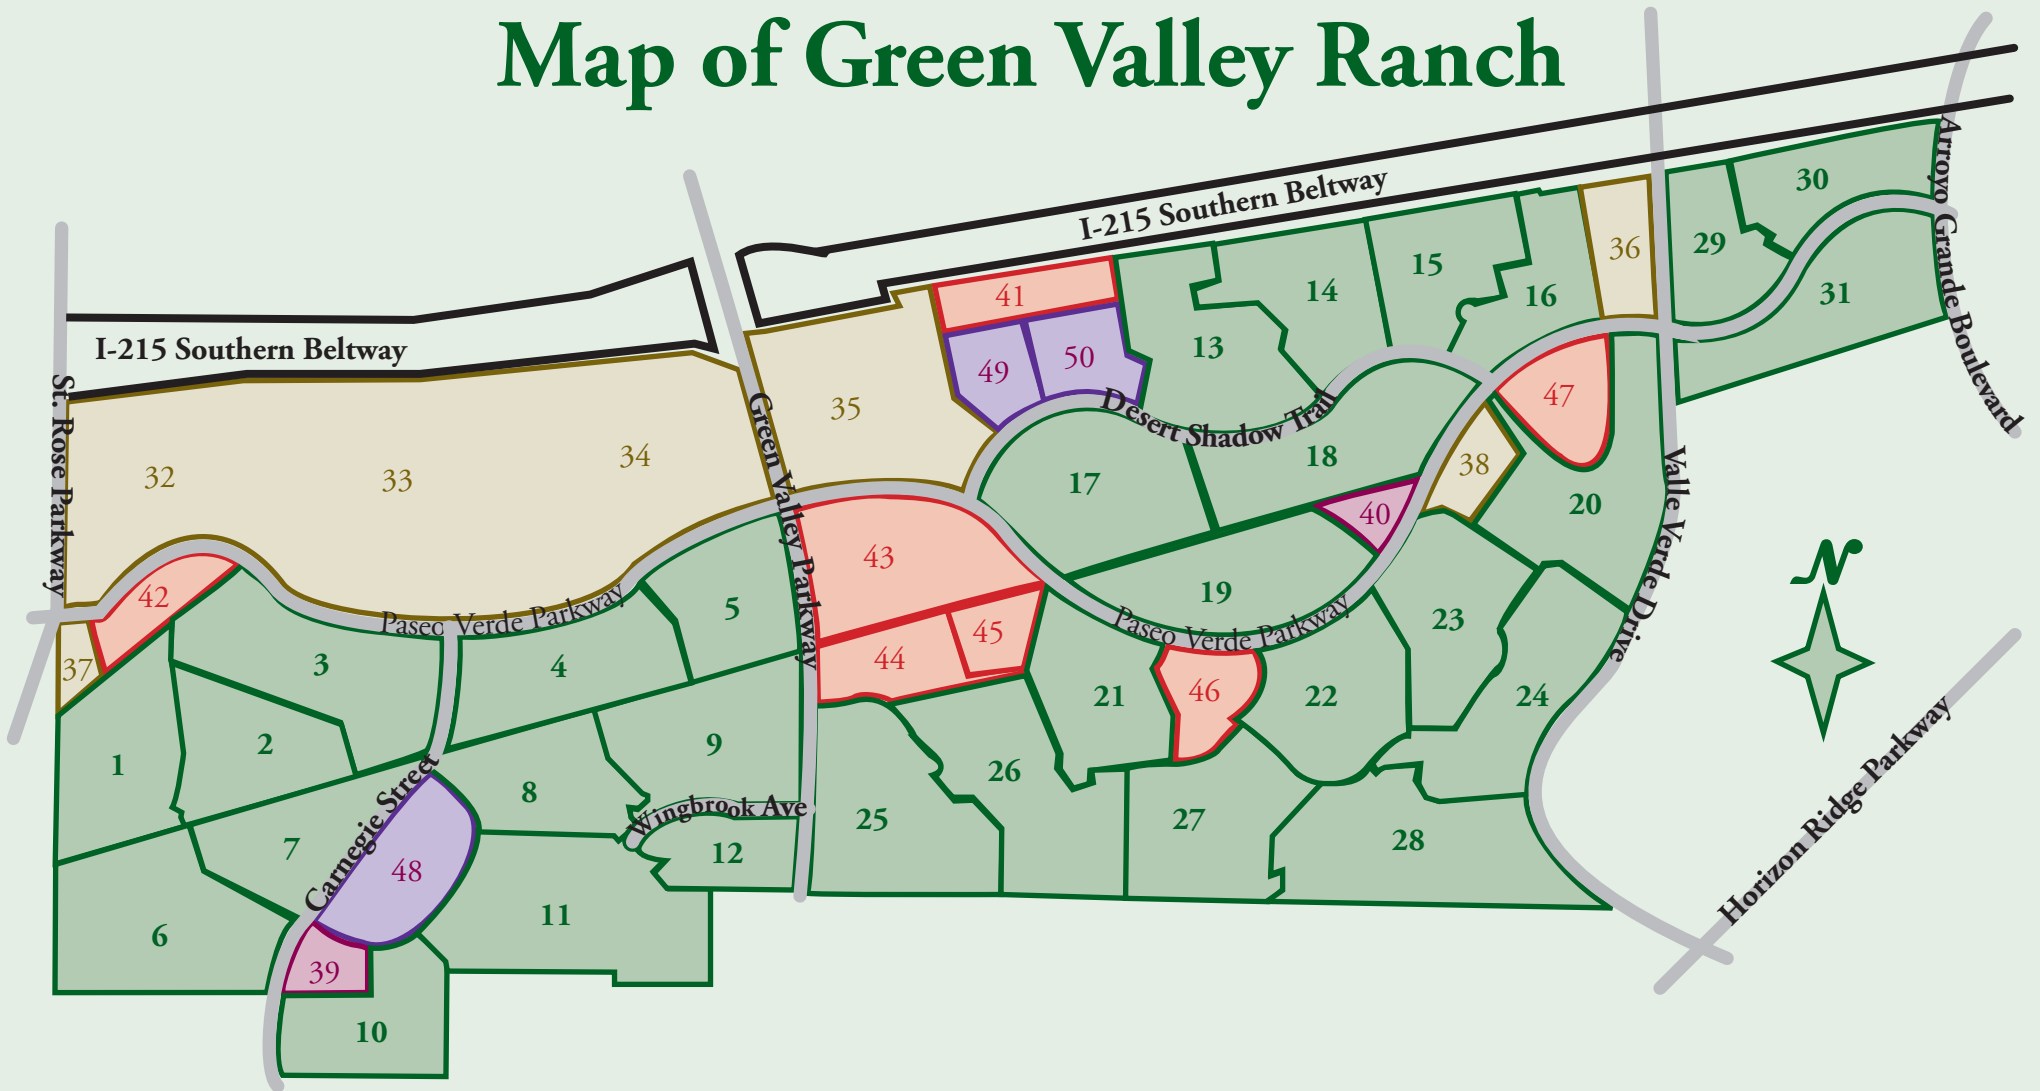

Map of Green Valley Ranch

Nighborhoods

- 1 Castle Rock
- 2 The Cottages
- 3 Inspiration
- 4 Premiere
- 5 Bella Vista
- 6 Mystic Bay
- 7 Citrus Gardens
- 8 Summit Point
- 9 Copper Ridge
- 10 Carriage Lane

- 11 The Estates
- 12 The Enclave
- 13 Crystal Springs
- 14 South Hills
- 15 Shadow Ridge
- 16 Pacific Trace
- 17 Horizons
- 18 Ridgpoint/
Stoneybrook
- 19 Pacific Images
- 20 Sentosa

- 21 Pavillion Pointe
- 22 Stags Leap
- 23 Richmond
Heights/Richmond
Terrace
- 24 Regency Hills
- 25 Carriage Club
- 26 Fontana d'Or/
Fountain Hills
- 27 Reflections
- 28 Altezza/
Meritage

- 29 Monument
Pointe
- 30 Mountain
Pointe II
- 31 Mountain
Pointe I
- Commercial**
- 32 Office Complex
- 33 Green Valley
Ranch Resort

- 34 The District I
- 35 The District II
- 36 Paseo Verde Plaza
- 37 Credit Union
- 38 Merrill Gardens

Spiritual

- 39 LDS
- 40 Midbar Kodesh

City of Henderson

- 41 Dos Escuelas Park
- 42 Paseo Vista Park

- 43 Henderson Special Events
Plaza/Multi-generational
Center
- 44 Police Substation
- 45 Paseo Verde
Library
- 46 Discovery Park
- 47 Paseo Verde Park